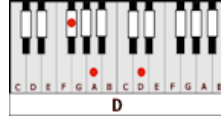

## GUITAR / KEYBOARD CHORDS:

**A**=xo222o

**G**=320003

**D**=xxo232

**Bm**=xx4432

**D7**=xxo212

**E**=o221oo

**INTRO:** A G D-A A A

A Bm  
There's a light.....a certain kind of light

D A  
That never shone on me

G A E D7  
I want my life to be...to live with you...to live with you

A Bm  
There's a way.....everybody says

D A  
To do each and every little thing